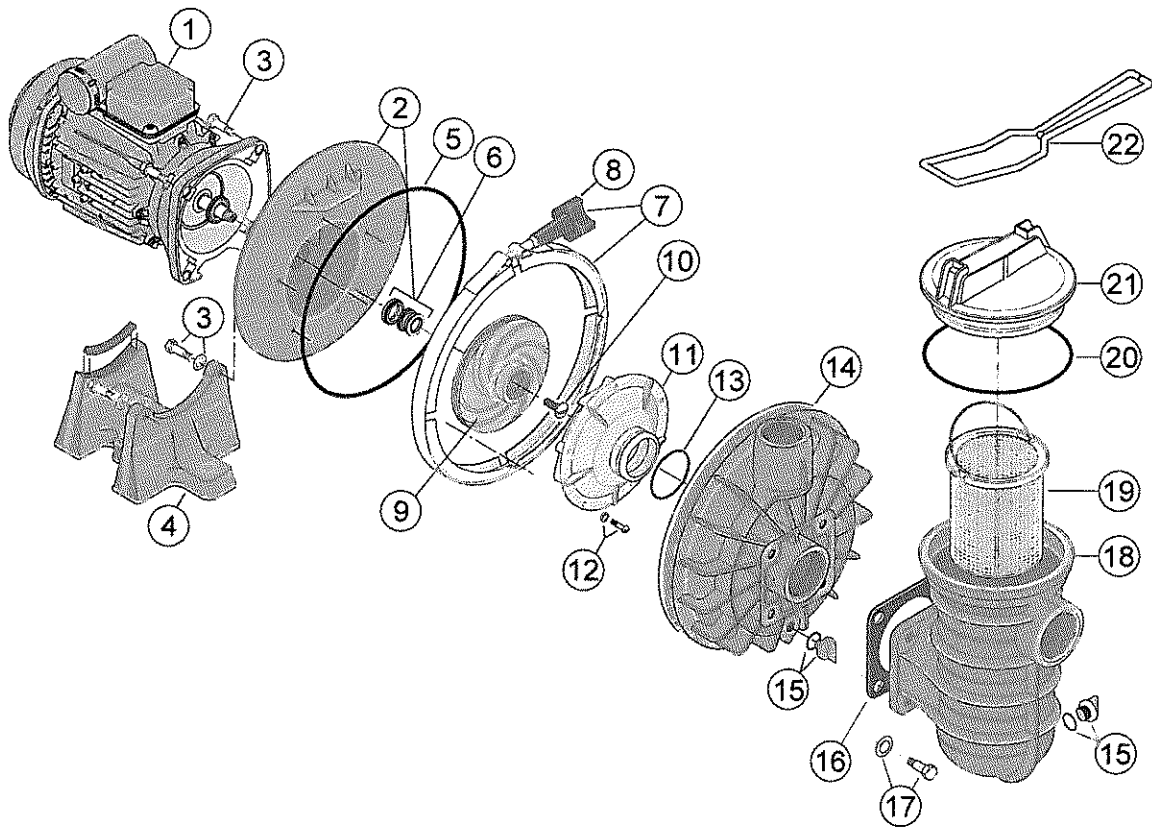

S5P2R™

S5P2R™

Replacement Parts

No.	Part No.	Description	Part No. Includes*	
1**	RA-SC1	Motor - Mono Phase 0,37KW	1	
	RA-SC3	Motor - Tri Phase 0,37KW	1	
	RA-SD1	Motor - Mono Phase 0,55KW	1	
	RA-SD3	Motor - Tri Phase 0,55KW	1	
	RA-SE1	Motor - Mono Phase 0,75KW	1	
	RA-SE3E2	Motor - Tri Phase 0,75KW	1	
	RA-SF1	Motor - Mono Phase 1,10KW	1	
	RA-SF3E2	Motor - Tri Phase 1,10KW	1	
	2	RC103193PBG	Seal Plate incl. Mechanical Seal	1
		3	RU3074SS	Bolts
4	RC442P	Base (0,25KW -> 0,55KW)	1	
	RC441P	Base (0,75KW -> 1,10KW)	1	
5	R39006000	O-Ring	1	
6	R173040100S	Mechanical Seal	1	
7	RC1937A	Clamp and knob Assembly	1	
8	RWC3622	Clamp Knob	1	
9	RC10592SC1	Impeller 0,37KW Mono Phase	1	
	RC10592SC3	Impeller 0,37KW Tri Phase	1	
	RC10592SD1	Impeller 0,55KW Mono Phase	1	
	RC10592SD3	Impeller 0,55KW Tri Phase	1	
	RC105137SE1	Impeller 0,75KW Mono Phase	1	
	RC105137SE3	Impeller 0,75KW Tri Phase	1	
	RC105137SF1	Impeller 1,10KW Mono Phase	1	
	RC105137SF3	Impeller 1,10KW Tri Phase	1	
	10***	RC3017SS	Impeller Lock Screw	1
	11	RC1216PB	Diffuser (0,37KW)	1
RC1200PAB		Diffuser (0,55KW -> 1,10KW)	1	
12	RU30542SS	Bolts & Washers	3	
13	RU9226	O-Ring	1	
14	RC17647P1W	Volute	1	
15	RU178920P	Drain Plug	2	
16	RC20123	Square Gasket	1	
17	RU3064SS	Bolts & Washers	4	
18	RC15353P1W	Strainer Pot	1	
19	RC10833P	Basket	1	
20	RU9229	O-Ring	1	
21	RC3139P1	Lid	1	
22	RU7911	Wrench for Lid	1	
	RC25353P1W	Pre-Filter (Partn° 15, 18, 19, 20, 21)		
	PP1000S	Seal Set (Partn° 5, 6, 13, 16, 20)		

* PART NUMBER INCLUDES REQUIRED QUANTITY PER PRODUCT

** SEE MOTOR SHEET FOR MOTOR SPARE PARTS

*** IMPELLER SCREW ONLY ON TRI PHASE PUMPS